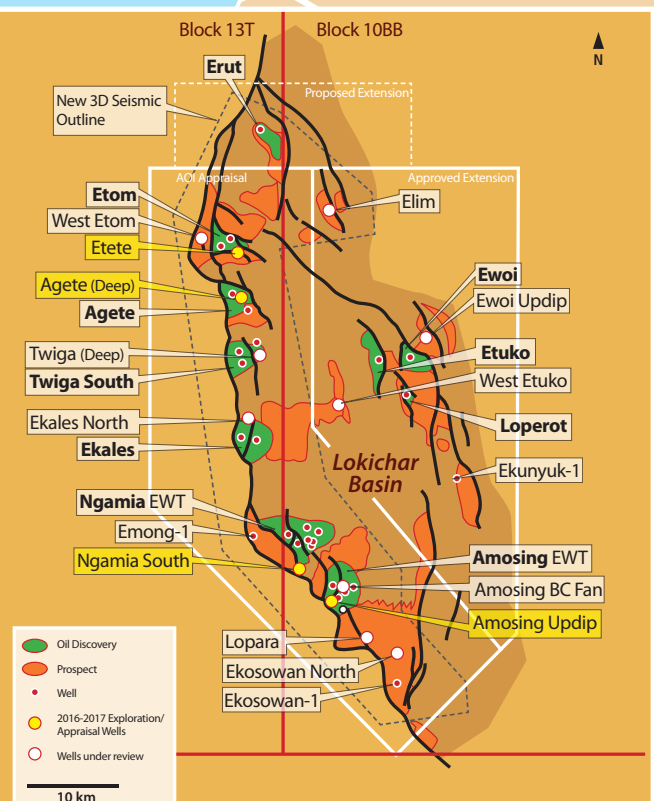

SUDAN

ETHIOPIA

UGANDA

UGANDA

KENYA

Lake Victoria

Rift Basin Area  
Rift Valley Basin

West Omo Basins

Chew Bahir Basin

Turkana Basin

Anza Basin

Kerio Basin

Turkwel Basin

Lokichar Basin

Kaisut Basin

Sala-1 gas discovery

Nairobi

Lamu

Malindi

Mombasa

- Oil discoveries
- ✱ Gas discoveries
- Existing wells

100 km

- Oil Discovery
- Prospect
- Well
- 2016-2017 Exploration/Appraisal Wells
- Wells under review

10 km