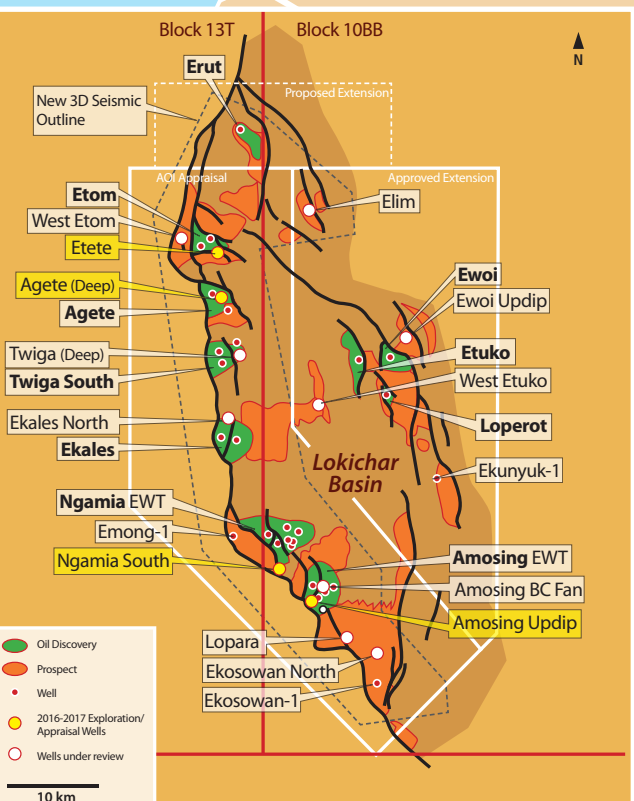

SUDAN

ETHIOPIA

UGANDA

UGANDA

KENYA

Lake Victoria

Rift Basin Area
Rift Valley Basin

West Omo Basins

Chew Bahir Basin

Turkana Basin

Anza Basin

Kerio Basin

Turkwel Basin

Lokichar Basin

Kaisut Basin

Sala-1 gas discovery

Nairobi

Lamu

Malindi

Mombasa

- Oil discoveries
- ★ Gas discoveries
- Existing wells

100 km

- Oil Discovery
- Prospect
- Well
- 2016-2017 Exploration/ Appraisal Wells
- Wells under review

10 km