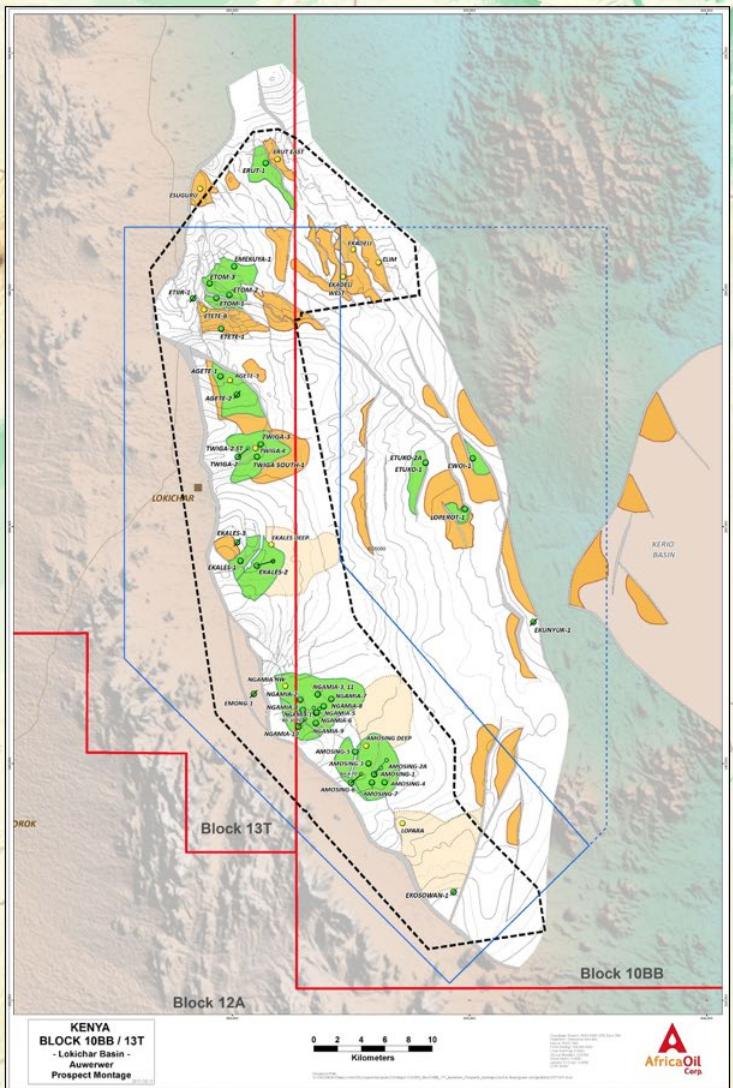

Africa Oil Kenya Development Area

KENYA
BLOCK 10BB / 13T
 - Lokichar Basin -
 Auwerwer Prospect Montage

Lake Albert Oil Fields

Lokichar Basin Oil Fields

Proposed Pipeline Route

Kenya

Lake Victoria

Masai Mara

Nairobi

Lamu Port